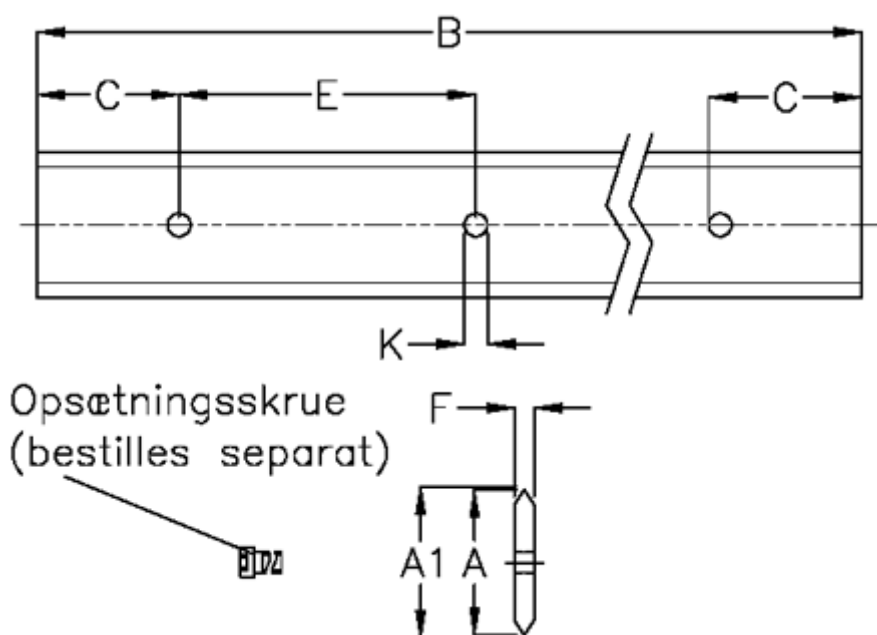

Data Sheet

Article number: 0591251616
Description: Hepco SL2 spacer slide
SS M 44-1616

Measures

A	= 44	K	= 7.0
A1	= 44.81	Weight kg/1000	= 1900
B	= 1616		
C	= 43.0		
E	= 90		
F	= 6.1		
For bearing	= 34		
For screw	= M6x20		